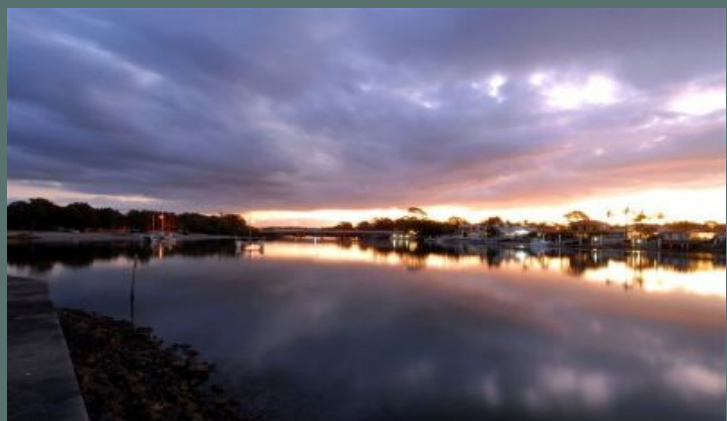

AMBER WERCHON

PROPERTY · PEOPLE

SOLD

12 Mooloolah Island, Minyama

Just driving onto Mooloolah Island you realise you are entering onto one of Australia's most valuable and sought after addresses. Lined with multi-million dollar architectural masterpieces, this exclusive island offers the ultimate in luxury riverfront living.