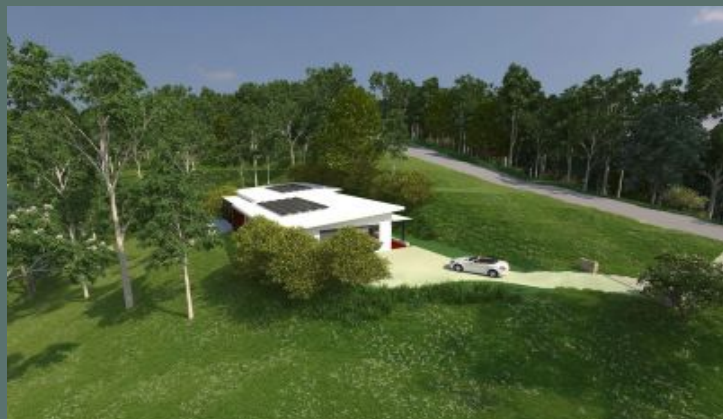

AMBER WERCHON

PROPERTY · PEOPLE

SOLD

Artist's impression only.™

, Mons

Framed by dense pristine rainforest in Mons, abutting the historic Buderim-Palmwoods Heritage Trail walking track, is the boutique "Mons Reserve" development offering 12 lots of varying sizes and prices.