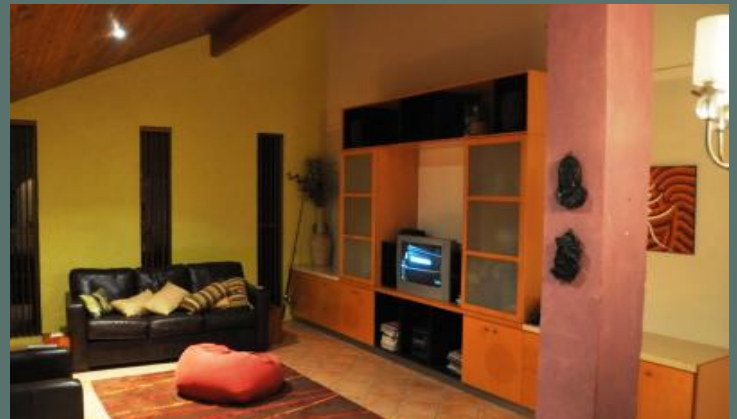

AMBER WERCHON

PROPERTY · PEOPLE

6 Parkana Crescent, BUDDINA

LOCATION, LOCATION, LOCATION - This immaculately presented four bedroom beachside home has the best of both worlds being situated only one street back from the surf, river and La Balsa Park. Featuring two bathrooms, two separate living areas, beautiful inground pool and undercover entertaining area.