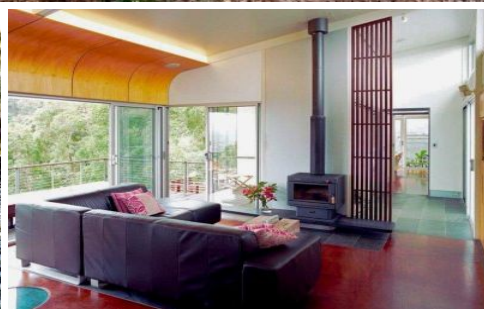

AMBER WERCHON

PROPERTY · PEOPLE

33 Honeydew Place NINDERRY QLD

4 3 2

Spectacular Eco Mountain Retreat. Efficient in Every Way!FEATURES AT A GLANCE:

- * Spectacular retreat inspired home, Live above the trees with stunning views
- * Efficient in every sense of the word, nothing is wasted in this house.
- * Winner Australian Institute of Architects Houses Award + many more
- * 4 North facing Bedrooms all with views to Noosa North shore, spectacular!
- * 3 designer bathrooms plus an outdoor rainforest shower and intimate pool
- * Fourth Bedroom use as a self contained studio, work from home if you like
- * Low maintenance easy living yard of 1.25 acres of private