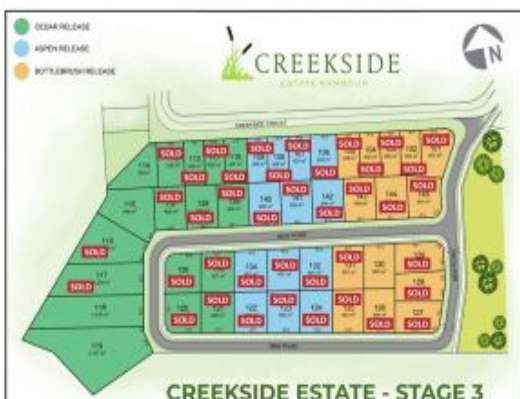

AMBER WERCHON

PROPERTY · PEOPLE

SOLD

115/ Creekside Circuit, Nambour

Amber Werchon Property presents to the market Creekside Estate, Nambour.

AWPAMBER
07 5430 0888
WERCHONPROPERTY

amberwerchon.com.au