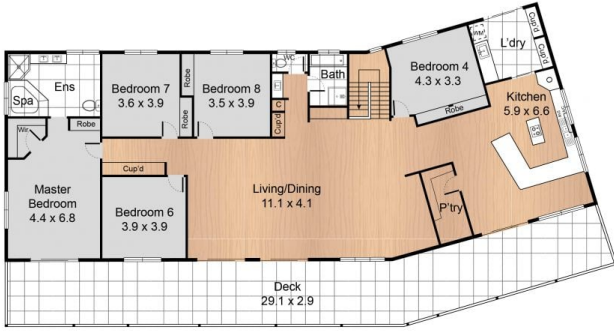

FIRST FLOOR