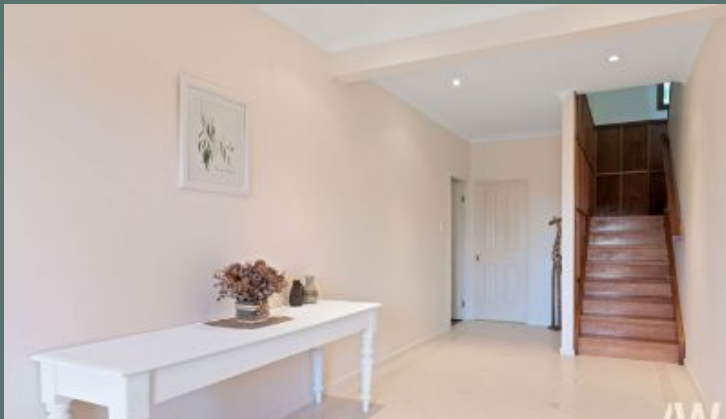

AMBER WERCHON

PROPERTY · PEOPLE

SOLD

AW

7 Knowles Place, Glass House Mountains

Amber Werchon Property presents to the market 7 Knowles Place, Glass House Mountains. Welcome to "Bethel". As you approach this home from the street, you quickly realise that you have discovered a stunningly private and peaceful retreat nestled on Mount Ngungun, adjoining National Park with uninterrupted vistas of the Glass House Mountains.