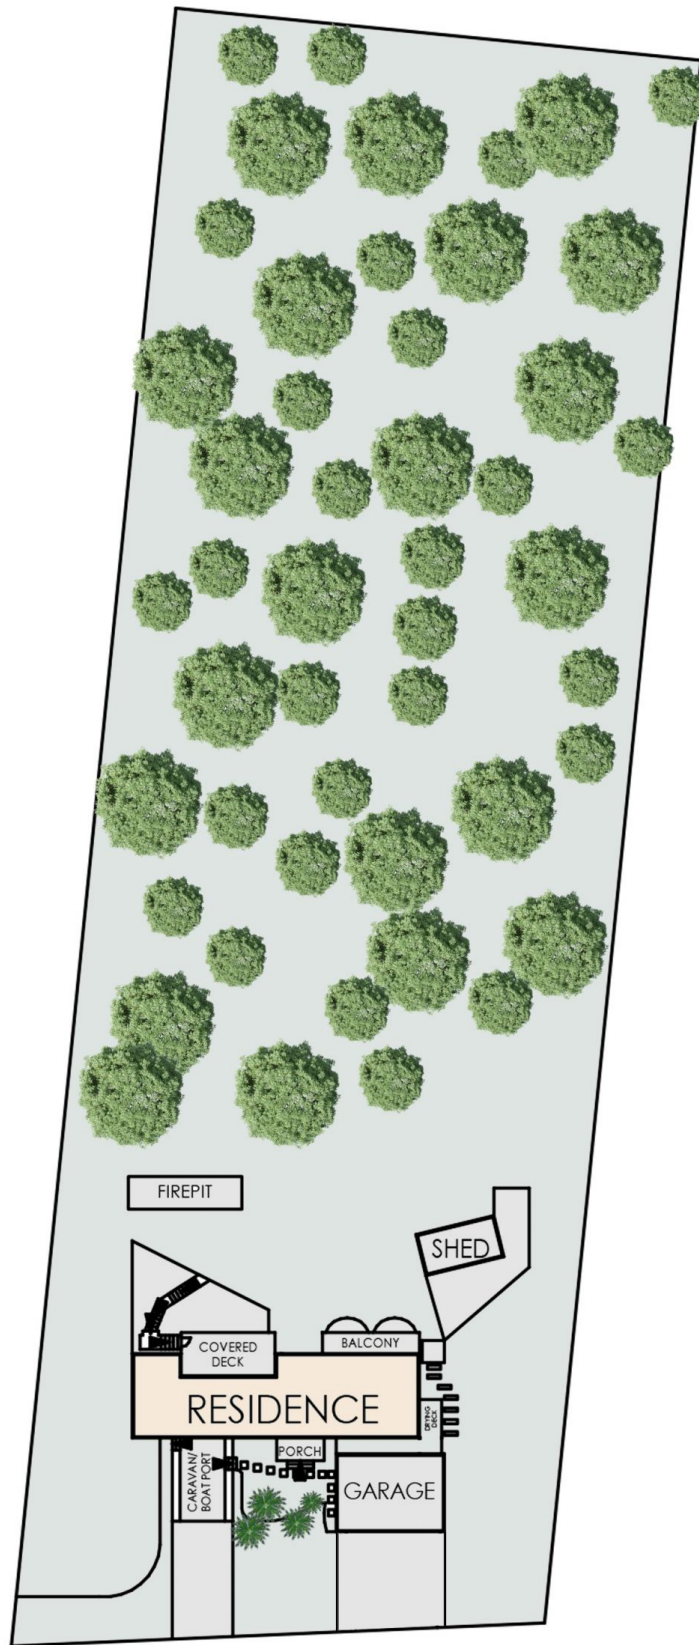

AMBER WERCHON

PROPERTY · PEOPLE

50 Whistler Ridge Drive Yandina Creek QLD

3 2 2

Amber Werchon Property presents to the market 50 Whistler Ridge Drive, Yandina Creek. Located in a dress circle acreage belt only 17 minutes from Coolum Beach, this family home boasts a contemporary interior with gorgeous views of the surrounding bushland and Mount Coolum, set on 1.22 acres of pristine land.

Spacious and light filled, the residence features three bedrooms plus study area, two bathrooms, extra tall garage with workshop, additional parking space for a boat or caravan, air conditioning, solar panels, covered outdoor entertaining deck, Clipsal Iconic Bluetooth System, Taylex bicycle system, and two 22,500L water tanks with water filtration.

Type : House
Price : \$1,000,000
Building Size : 254 sqm
Land Size : 4946 sqm
View : <https://www.amberwerchon.com.au/sale/qld/sunshine-coast/yandina-creek/residential/house/7164204>

[For full version visit the website](#)

Teale Ring
0422 799 888

Roxanne Young
0497 868 655

<https://www.amberwerchon.com.au>

- 3
- 2
- 2

50 Whistler Ridge Drive, YANDINA CREEK

INTERNAL: 184m² EXTERNAL: 70m² TOTAL: 254m²

ARTIST'S IMPRESSION ONLY: While every attempt has been made to ensure the accuracy of this floor plan's areas and measurements of doors, windows, rooms and all other items are approximate and no responsibility is taken for any error, omission, or mis-statement. This plan is for illustrative purposes only and should only be used as such by any prospective purchaser www.fratterphoto.com