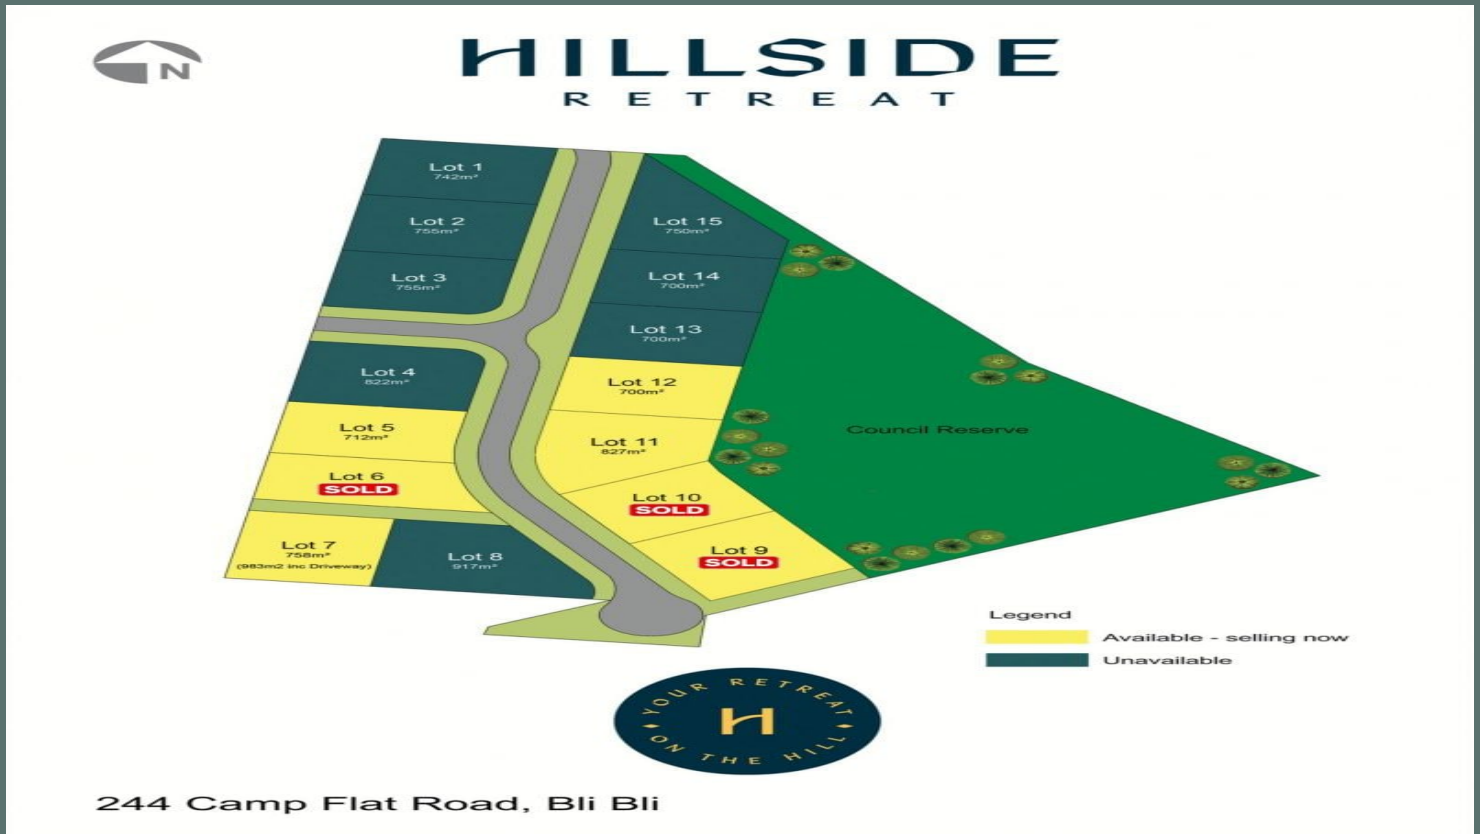

AMBER WERCHON

PROPERTY · PEOPLE

244 Camp Flat Road, Bli Bli

Amber Werchon Property presents to the market, Hillside Retreat, 244 Camp Flat Road, Bli Bli; this boutique residential land development is perfectly positioned in the lush countryside on the outskirts of Bli Bli, showcasing glorious north-easterly views incorporating iconic Mount Coolum, just a short drive to village shopping, boat ramp onto Maroochy River, golf, and beaches.